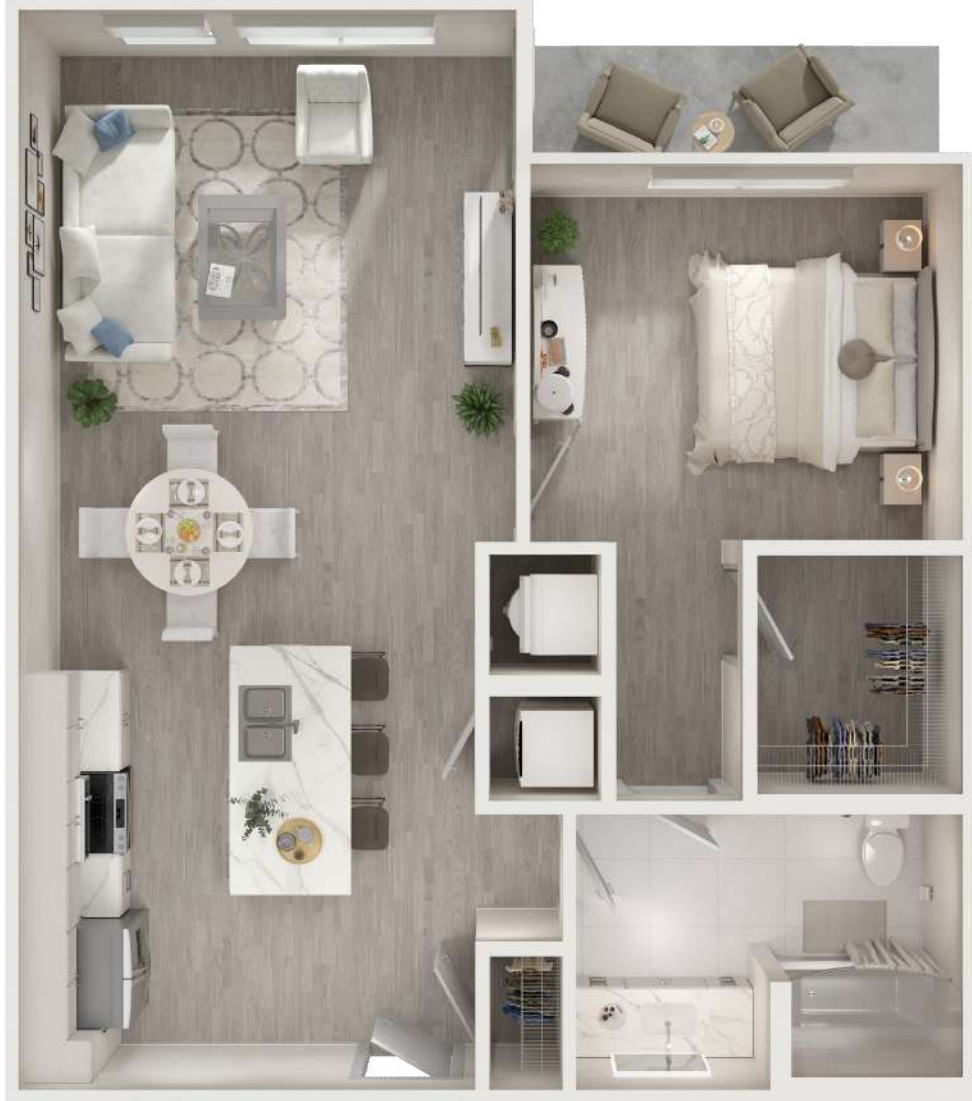

A5

1 BED / 1 BATH

838

SQ. FT.

**THE
HALDEN**

1137 Westchester Ave | White Plains, NY 10605

www.thehalden.com

Floor plans are artist's rendering. All dimensions are approximate. Actual product and specifications may vary in dimension or detail. Not all features are available in every apartment. Prices and availability are subject to change. Please see a representative for details.