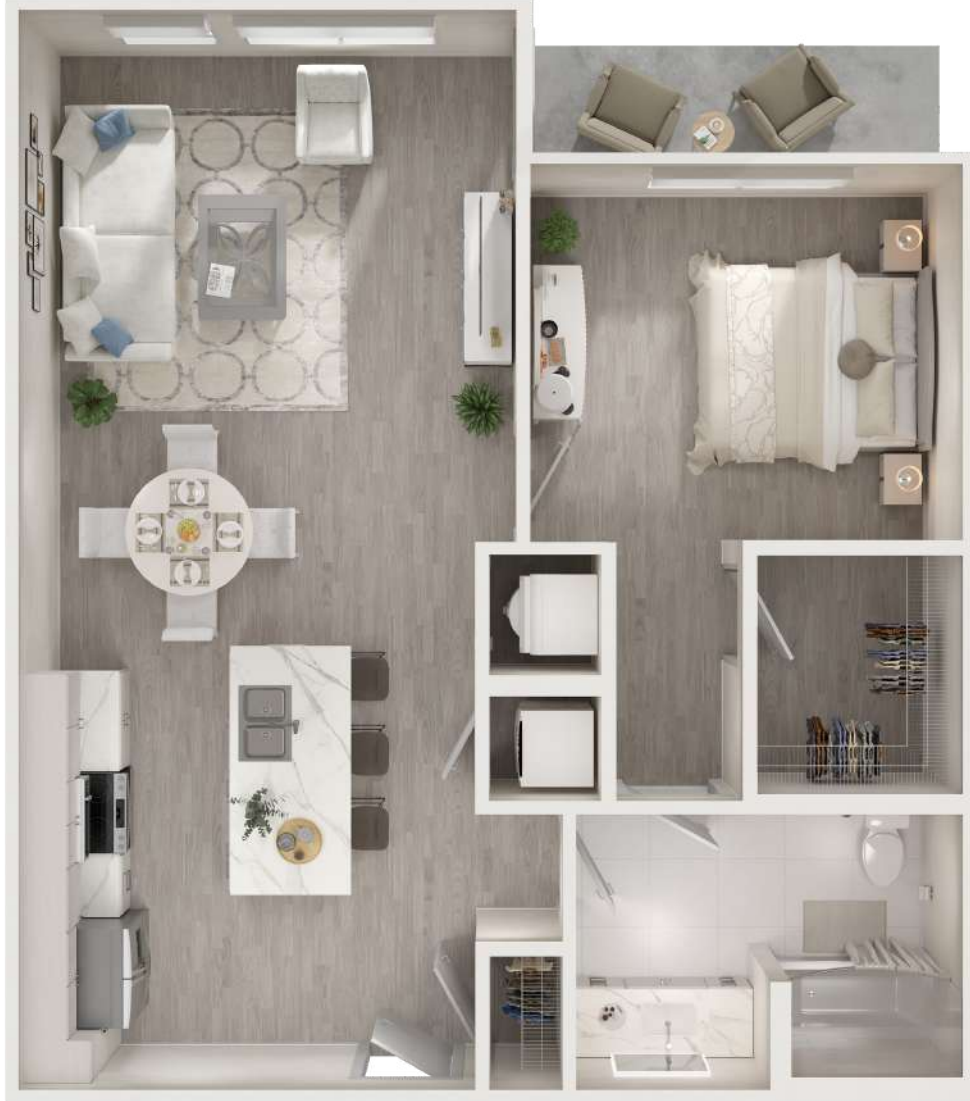

A5

1 BED / 1 BATH

838

SQ. FT.

**THE
HALDEN**

1137 Westchester Ave | White Plains, NY 10605

www.thehalden.com | (833) 524-3998

Floor plans are artist's rendering. All dimensions are approximate. Actual product and specifications may vary in dimension or detail. Not all features are available in every apartment. Prices and availability are subject to change. Please see a representative for details.